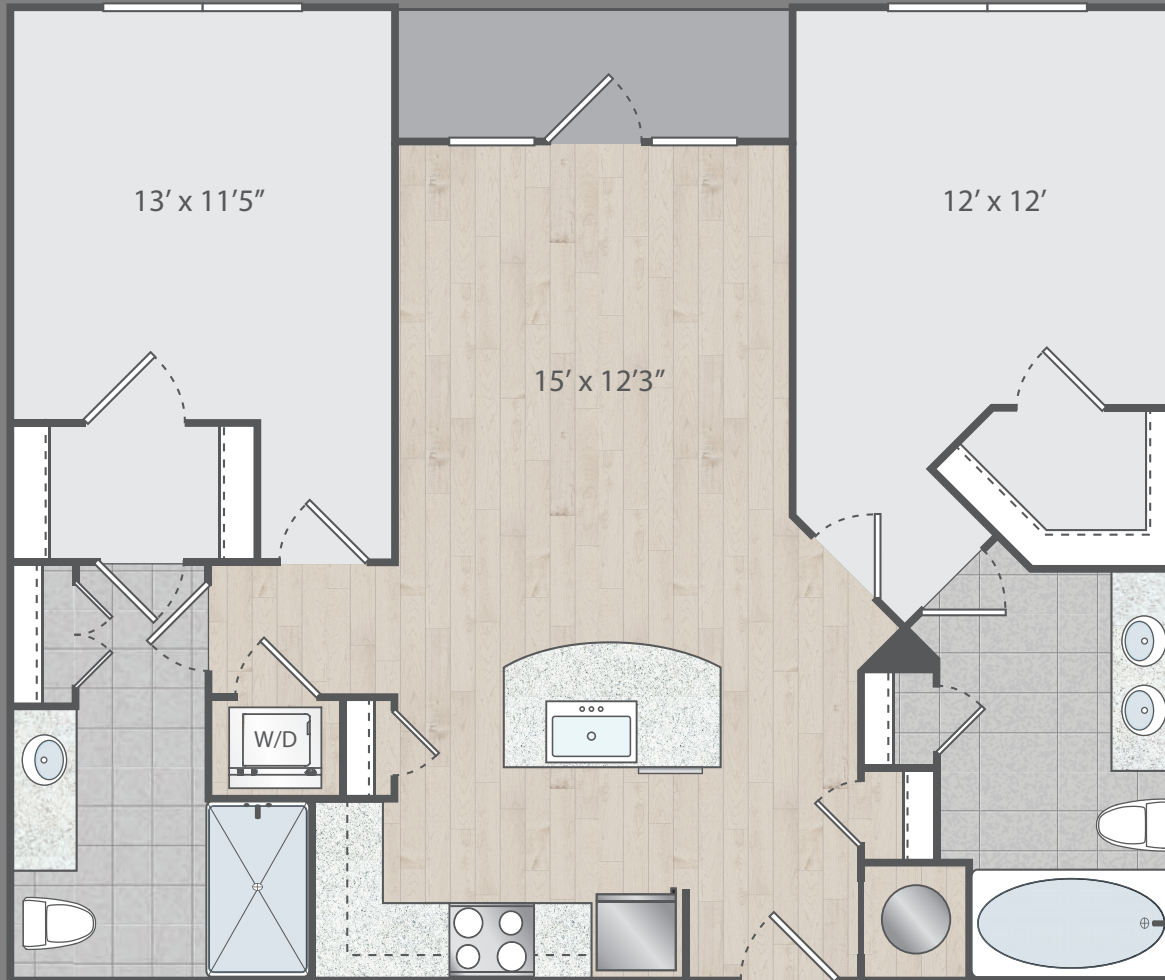

2 BED / 2 BATH – 1,021 SF – C1

ELAN
CITY CENTER

LIVEELANCITYCENTER.COM

Nº **510** NC

RALEIGH

N. WILMINGTON STREET

THE DETAILS

Floor plans are artist's rendering. All dimensions are approximate. Actual product and specifications may vary in dimension or detail. Not all features are available in every apartment. Prices and availability are subject to change. Please see a representative for details.