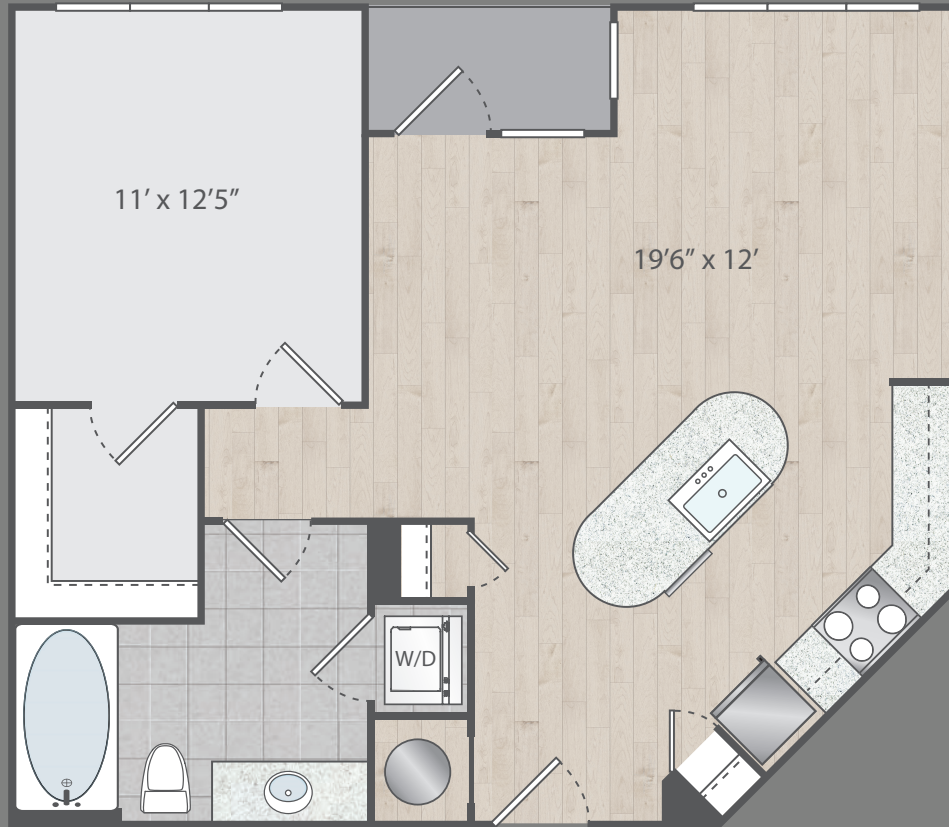

1 BED / 1 BATH – 755 SF – B3

ELAN
CITY CENTER

LIVEELANCITYCENTER.COM

NO 510 NC

RALEIGH

N. WILMINGTON STREET

THE DETAILS

Floor plans are artist's rendering. All dimensions are approximate. Actual product and specifications may vary in dimension or detail. Not all features are available in every apartment. Prices and availability are subject to change. Please see a representative for details.