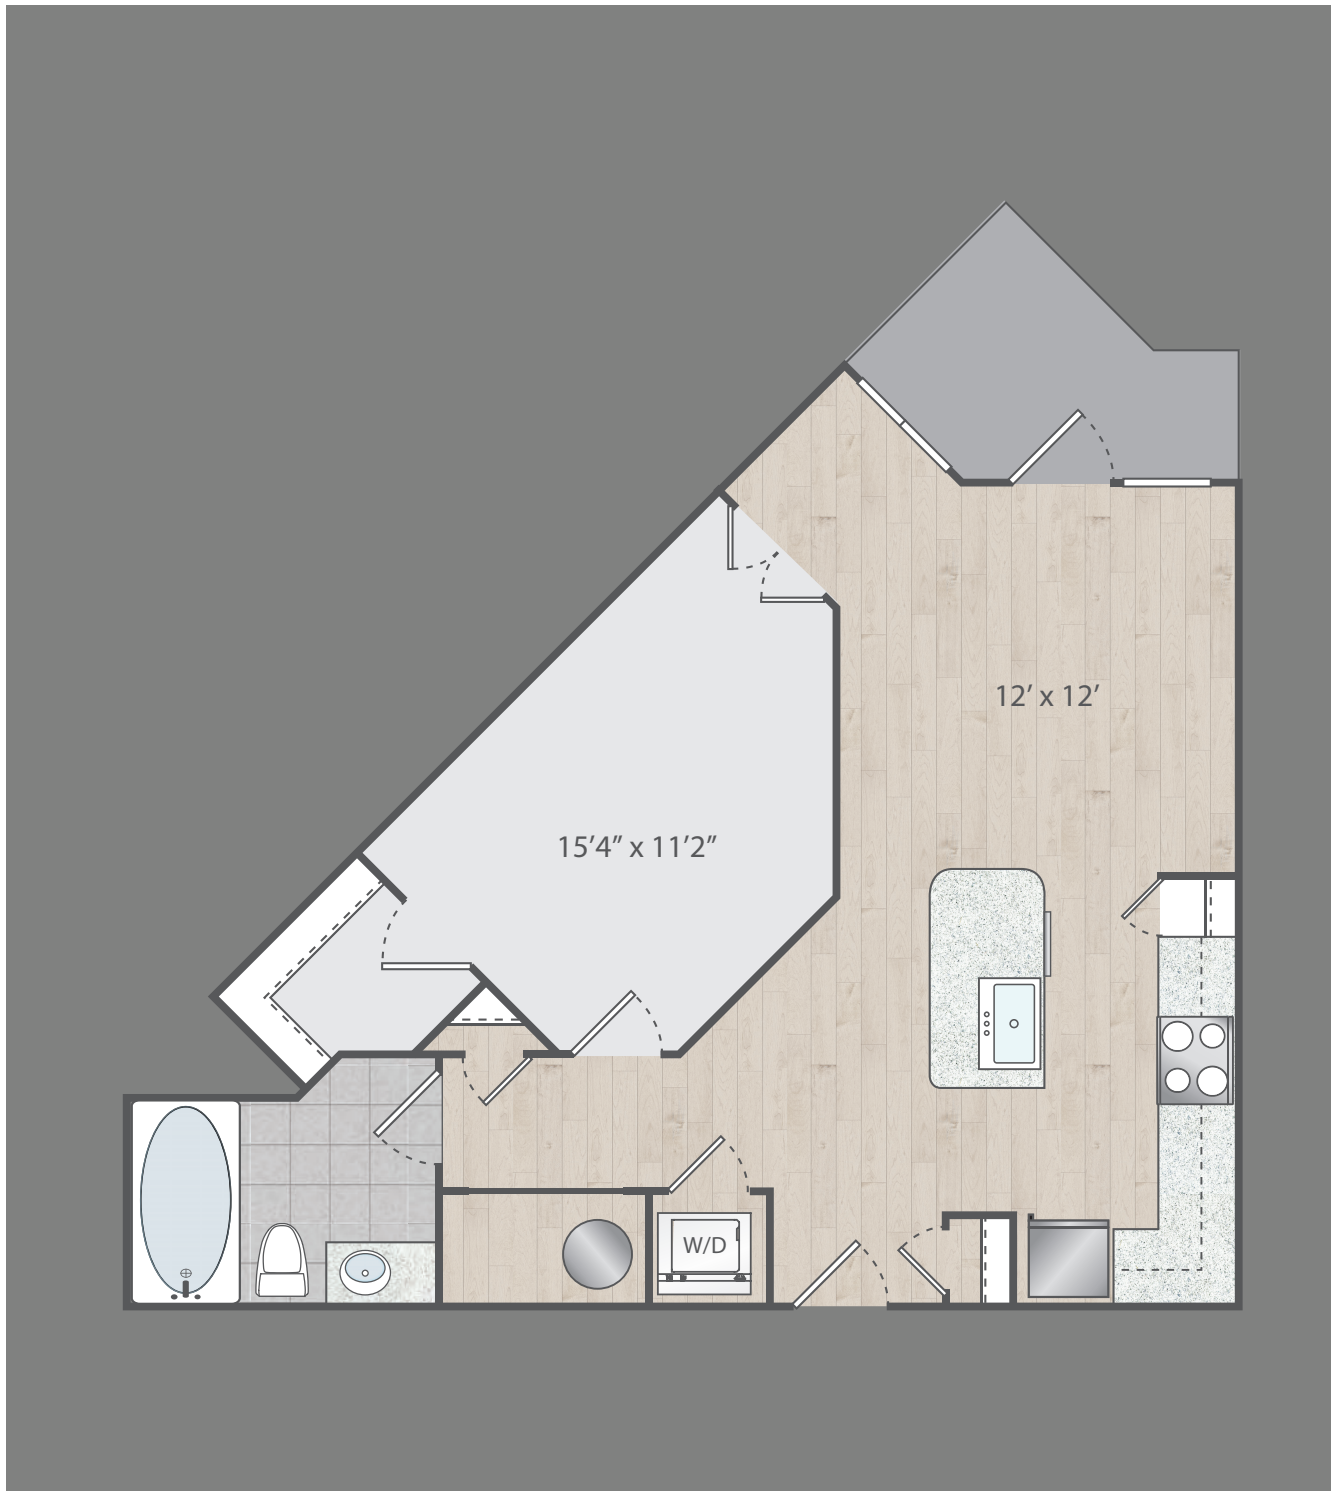

1 BED / 1 BATH – 708 SF – B2

ELAN
CITY CENTER

LIVEELANCITYCENTER.COM

Nº **510** NC

RALEIGH

N. WILMINGTON STREET

THE DETAILS

Floor plans are artist's rendering. All dimensions are approximate. Actual product and specifications may vary in dimension or detail. Not all features are available in every apartment. Prices and availability are subject to change. Please see a representative for details.