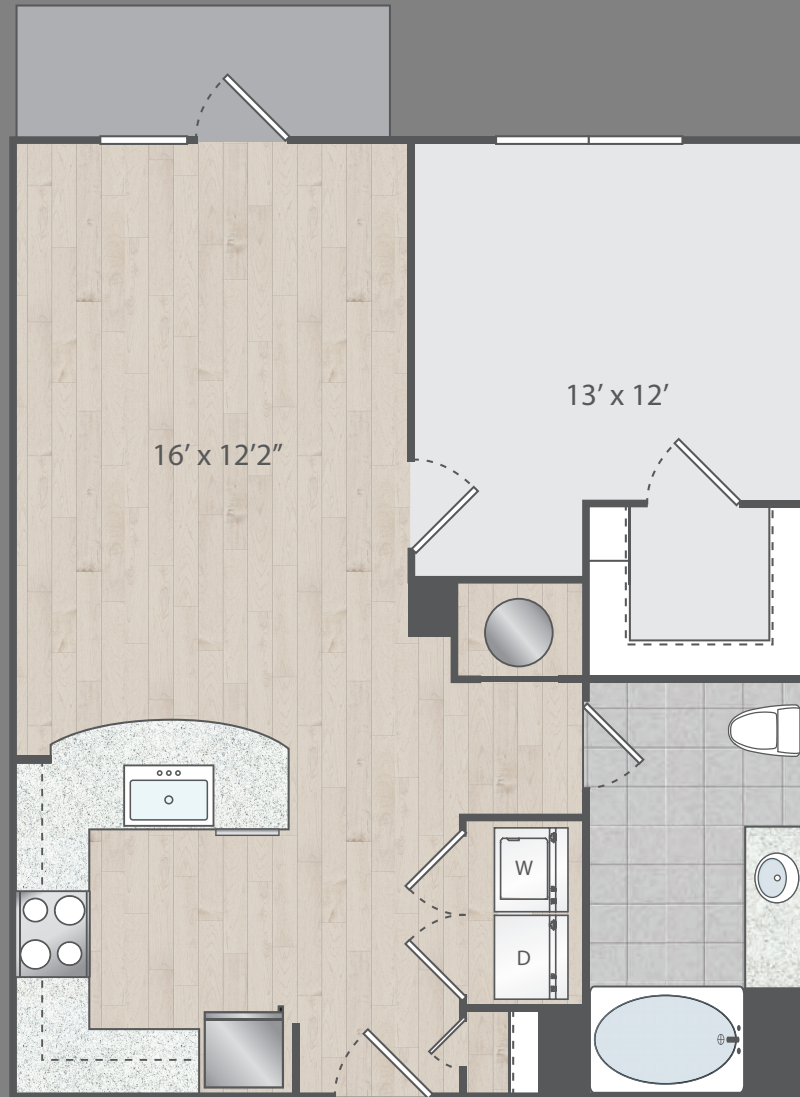

1 BED / 1 BATH – 750 SF – B1-HC

ELAN
CITY CENTER

LIVEELANCITYCENTER.COM

Nº **510** NC
— RALEIGH —
N. WILMINGTON STREET

THE DETAILS

Floor plans are artist's rendering. All dimensions are approximate. Actual product and specifications may vary in dimension or detail. Not all features are available in every apartment. Prices and availability are subject to change. Please see a representative for details.