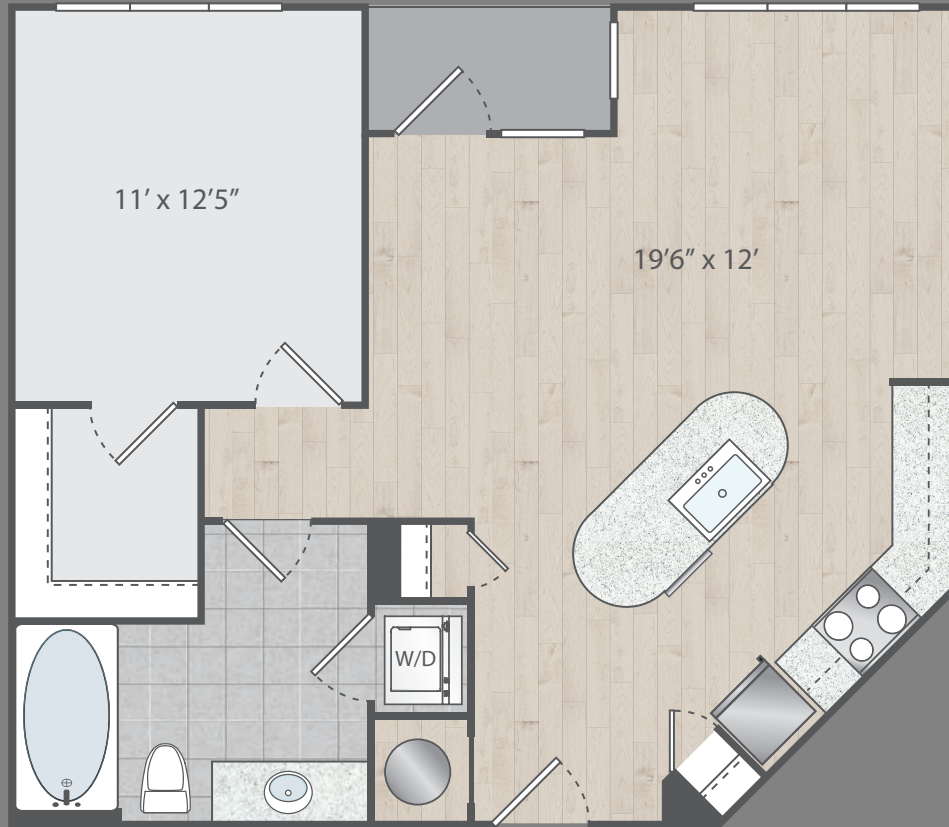

1 BED / 1 BATH – 755 SF – B3

ELAN
CITY CENTER

LIVEELANCITYCENTER.COM

NO 510 NC
RALEIGH
N. WILMINGTON STREET

THE DETAILS

Floor plans are artist's rendering. All dimensions are approximate. Actual product and specifications may vary in dimension or detail. Not all features are available in every apartment. Prices and availability are subject to change. Please see a representative for details.