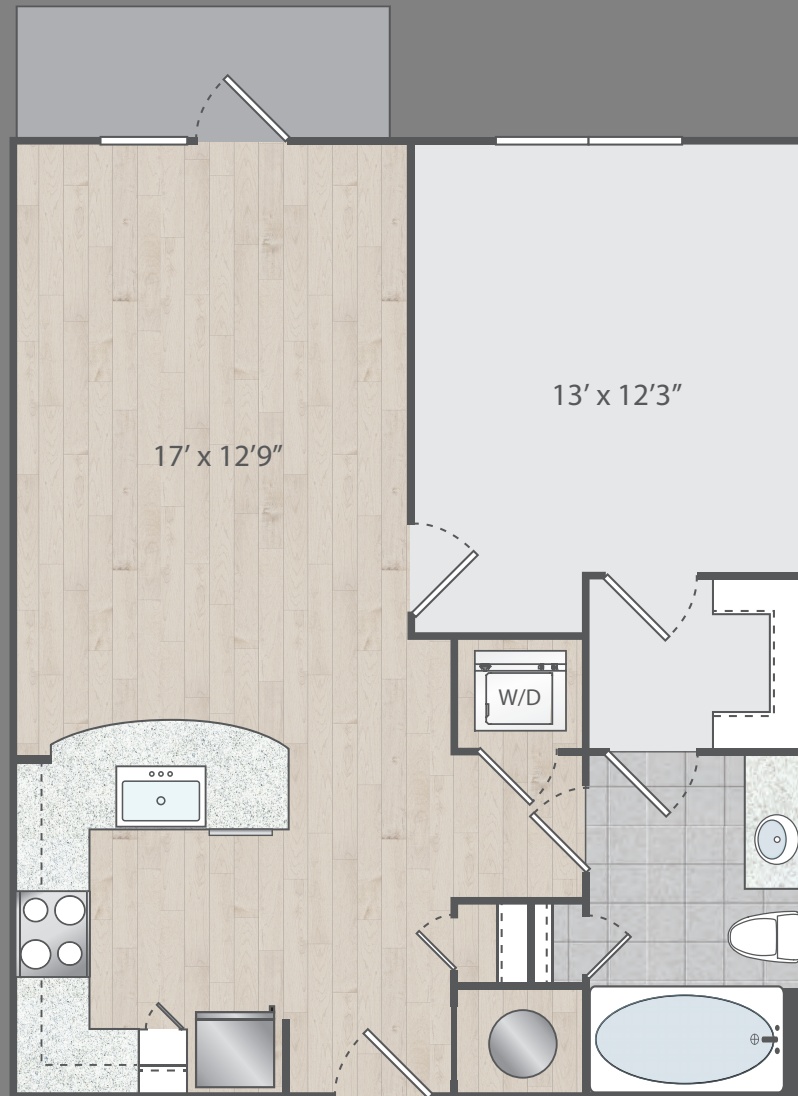

1 BED / 1 BATH – 750 SF – B1

ELAN
CITY CENTER

LIVEELANCITYCENTER.COM

Nº **510** NC
RALEIGH
N. WILMINGTON STREET

THE DETAILS

Floor plans are artist's rendering. All dimensions are approximate. Actual product and specifications may vary in dimension or detail. Not all features are available in every apartment. Prices and availability are subject to change. Please see a representative for details.